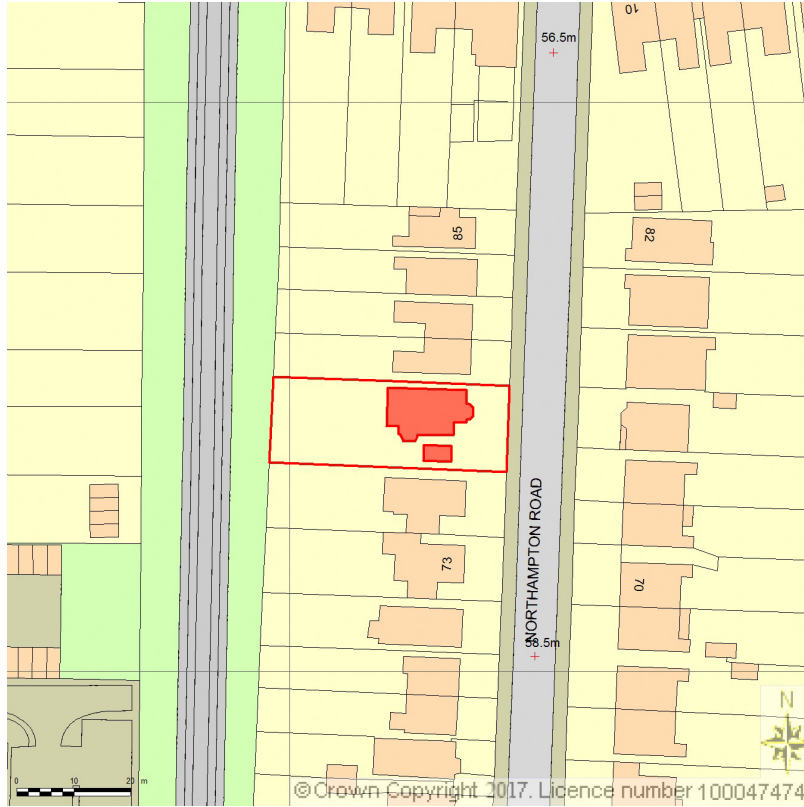

SITE LOCATION PLAN
AREA 2 HA
SCALE 1:1250 on A4
CENTRE COORDINATES: 534221, 166147

Supplied by Streetwise Maps Ltd
www.streetwise.net
Licence No: 100047474
31/10/2017 17:13